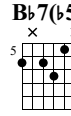

# Sunny

Music by Bobby Hebb  
Arranged by Alexander Harnisch

Standard tuning

A

Musical notation for measures 1-4, including a treble clef staff with notes and rests, and a guitar tablature staff with fret numbers for strings T, A, and B.

Am7

C7

C9

C7

Fmaj7

Fmaj13

Fmaj7

Musical notation for measures 5-7, including a treble clef staff with notes and rests, and a guitar tablature staff with fret numbers for strings T, A, and B.

Bb13

Bb7(b5)

Bb7

Bm11

Bb7(b5)

Musical notation for measures 8-10, including a treble clef staff with notes and rests, and a guitar tablature staff with fret numbers for strings T, A, and B.

Am

Am(#5)

Am6

Musical notation for measures 11-12, including a treble clef staff with notes and rests, and a guitar tablature staff with fret numbers for strings T, A, and B.

**B** half step higher

**B<sup>b</sup>m** **D<sup>b</sup>(#5)/A** **D<sup>b</sup>7/A<sup>b</sup>** **D<sup>b</sup>7/C<sup>b</sup>** **G<sup>b</sup>maj7** **Cm11** **B7(b5)**