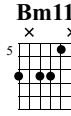

# Sunny

Music by Bobby Hebb  
Arranged by Alexander Harnisch

Standard tuning

A

Musical notation for measures 1-4, including a treble clef staff with notes and rests, and a guitar tablature staff with fret numbers for strings T, A, and B.

Am7

C7

C9

C7

Fmaj7

Fmaj13

Fmaj7

Musical notation for measures 5-7, including a treble clef staff with notes and rests, and a guitar tablature staff with fret numbers for strings T, A, and B.

Bb13

Bb7(b5)

Bb7

Bm11

Bb7(b5)

Musical notation for measures 8-10, including a treble clef staff with notes and rests, and a guitar tablature staff with fret numbers for strings T, A, and B.

Am

Am(#5)

Am6

Musical notation for measures 11-12, including a treble clef staff with notes and rests, and a guitar tablature staff with fret numbers for strings T, A, and B.

**B** half step higher

**B<sup>b</sup>m** **D<sup>b</sup>(#5)/A** **D<sup>b</sup>7/A<sup>b</sup>** **D<sup>b</sup>7/C<sup>b</sup>** **G<sup>b</sup>maj7** **Cm11** **B7(b5)**