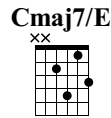

Imagine

Music by John Lennon
Arranged by Alexander Harnisch

Intro

Musical notation for the Intro section, including a treble clef staff with notes and a guitar tablature staff with fret numbers and string indicators (T, A, B).

Musical notation for the first section of the song, including a treble clef staff with notes and a guitar tablature staff with fret numbers and string indicators (T, A, B). Includes the instruction "let ring" with a dashed line.

Musical notation for the second section of the song, including a treble clef staff with notes and a guitar tablature staff with fret numbers and string indicators (T, A, B).

Musical notation for the third section of the song, including a treble clef staff with notes and a guitar tablature staff with fret numbers and string indicators (T, A, B).

Dal Segno

C/G **E7** **F** **G7/B** **Cmaj9**

19 20 21

T 8 5 5 5 | 5 7 5 5 | 5 8 8 10 12 10 8 10 | 10 8 8
 A 5 5 5 5 | 5 7 7 7 | 5 8 8 10 12 10 8 10 | 10 8 8
 B 5 5 5 5 | 5 7 6 7 | 5 7 7 9 | 10 8 8
 8 8 | 8 8 | 8 8 | 8 8 | 8 8 | 8 8 | 8 8 | 8 8