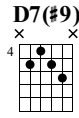

I CAN'T GIVE YOU ANYTHING BUT LOVE

Music by Jimmy McHugh & Dorothy Fields

Arranged by Alexander Harnisch

Intro

Musical notation for the Intro section, measures 1-8. Includes treble clef, 4/4 time signature, and dynamic marking *mf*. The guitar tablature below the staff shows fingerings for measures 1 through 8.

A

Musical notation for section A, measures 5-7. Includes treble clef and 4/4 time signature. The guitar tablature below the staff shows fingerings for measures 5 through 7.

Musical notation for section A, measures 8-10. Includes treble clef and 4/4 time signature. The guitar tablature below the staff shows fingerings for measures 8 through 10.

G7sus4

Gm7

C7add13

C7

F7/Eb

F9

Musical notation for section A, measures 11-13. Includes treble clef and 4/4 time signature. The guitar tablature below the staff shows fingerings for measures 11 through 13.

F9 **F7** **Bb6add9/D** **Bbmaj7/F** **Gm7**